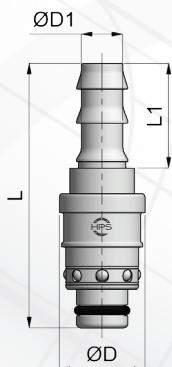

■ STRAIGHT PLUG FOR PUSH-LOCK HOSE / **RACCORD RAPIDE DROIT POUR TUYAU PUSH LOCK**
GERADER STECKER FÜR STECKSCHLAUCH

Dimensions (mm)				Part-number
Ø D	Ø D1	L	L1	Without ring
20	10 (3/8)	62	25	P8T10S
20	13 (1/2)	69	28	P8T12S
28	13 (1/2)	73	28	P12T13S
28	16 (5/8)	82	37	P12T16S

With blue ring add **B** to the part-number. With red ring add **R** to the part-number.

■ 90° PLUG FOR PUSH-LOCK HOSE / **RACCORD RAPIDE 90° POUR TUYAU**
STECKER 90° FÜR STECKSCHLAUCH

Dimensions (mm)					Part-number
Ø D	Ø D1	L	L1	L2	Without ring
20	10	45.5	38	25	P8T10K
20	13	45.5	41	28	P8T12K
28	13	55	44.5	28	P12T13K
28	16	55	53.5	37	P12T16K

With blue ring add **B** to the part-number. With red ring add **R** to the part-number.

■ 45° PLUG FOR PUSH-LOCK HOSE / **RACCORD RAPIDE 45° POUR TUYAU**
STECKER 45° FÜR STECKSCHLAUCH

Dimensions (mm)					Part-number
Ø D	Ø D1	L	L1	L2	Without ring
20	10	45	35	25	P8T10D
20	13	45	38	28	P8T12D
28	13	54	38	28	P12T13D
28	16	54	47	37	P12T16D

With blue ring add **B** to the part-number. With red ring add **R** to the part-number.

■ RINGS FOR PLUGS / **BAGUE POUR RACCORD RAPIDE**
RINGE FÜR STECKSCHLAUCH

Part-number
YELLOW ring
BJT10
BJT12/13
BJT16