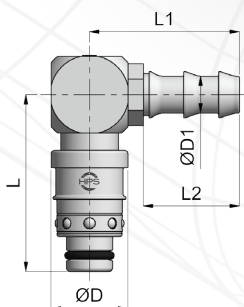

■ STRAIGHT PLUG FOR PUSH-LOCK HOSE / **RACCORD RAPIDE DROIT POUR TUYAU PUSH LOCK**
GERADER STECKER FÜR STECKSCHLAUCH

Dimensions (mm)				Part-number
Ø D	Ø D1	L	L1	Without ring
20	10 (3/8)	62	25	P8T10S
20	13 (1/2)	69	28	P8T12S
28	13 (1/2)	73	28	P12T13S
28	16 (5/8)	82	37	P12T16S

With blue ring add **B** to the part-number. With red ring add **R** to the part-number.

■ 90° PLUG FOR PUSH-LOCK HOSE / **RACCORD RAPIDE 90° POUR TUYAU**
STECKER 90° FÜR STECKSCHLAUCH

Dimensions (mm)					Part-number
Ø D	Ø D1	L	L1	L2	Without ring
20	10	45.5	38	25	P8T10K
20	13	45.5	41	28	P8T12K
28	13	55	44.5	28	P12T13K
28	16	55	53.5	37	P12T16K

With blue ring add **B** to the part-number. With red ring add **R** to the part-number.

■ 45° PLUG FOR PUSH-LOCK HOSE / **RACCORD RAPIDE 45° POUR TUYAU**
STECKER 45° FÜR STECKSCHLAUCH

Dimensions (mm)					Part-number
Ø D	Ø D1	L	L1	L2	Without ring
20	10	45	35	25	P8T10D
20	13	45	38	28	P8T12D
28	13	54	38	28	P12T13D
28	16	54	47	37	P12T16D

With blue ring add **B** to the part-number. With red ring add **R** to the part-number.

■ RINGS FOR PLUGS / **BAGUE POUR RACCORD RAPIDE**
RINGE FÜR STECKSCHLAUCH

Part-number
YELLOW ring
BJT10
BJT12/13
BJT16