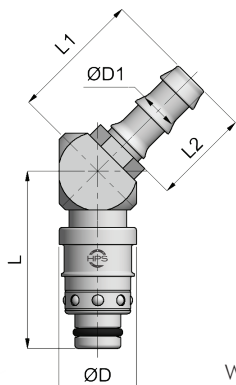

■ STRAIGHT PLUG FOR PUSH-LOCK HOSE / **RACCORD RAPIDE DROIT POUR TUYAU PUSH LOCK**
GERADER STECKER FÜR STECKSCHLAUCH

Dimensions (mm)				Part-number
Ø D	Ø D1	L	L1	Without ring
20	10 (3/8)	62	25	P8T10S
20	13 (1/2)	69	28	P8T12S
28	13 (1/2)	73	28	P12T13S
28	16 (5/8)	82	37	P12T16S

With blue ring add **B** to the part-number. With red ring add **R** to the part-number.

■ 90° PLUG FOR PUSH-LOCK HOSE / **RACCORD RAPIDE 90° POUR TUYAU**
STECKER 90° FÜR STECKSCHLAUCH

Dimensions (mm)					Part-number
Ø D	Ø D1	L	L1	L2	Without ring
20	10	45.5	38	25	P8T10K
20	13	45.5	41	28	P8T12K
28	13	55	44.5	28	P12T13K
28	16	55	53.5	37	P12T16K

With blue ring add **B** to the part-number. With red ring add **R** to the part-number.

■ 45° PLUG FOR PUSH-LOCK HOSE / **RACCORD RAPIDE 45° POUR TUYAU**
STECKER 45° FÜR STECKSCHLAUCH

Dimensions (mm)					Part-number
Ø D	Ø D1	L	L1	L2	Without ring
20	10	45	35	25	P8T10D
20	13	45	38	28	P8T12D
28	13	54	38	28	P12T13D
28	16	54	47	37	P12T16D

With blue ring add **B** to the part-number. With red ring add **R** to the part-number.

■ RINGS FOR PLUGS / **BAGUE POUR RACCORD RAPIDE**
RINGE FÜR STECKSCHLAUCH

Part-number
YELLOW ring
BJT10
BJT12/13
BJT16