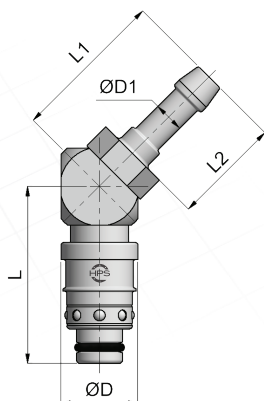

PLUGS / RACCORDS RAPIDE / STECKER

STRAIGHT PLUG FOR HOSE / RACCORD RAPIDE DROIT POUR TUYAU GERADER STECKER MIT SCHLAUCHTÜLLE

Dimensions (mm)				Part-number
Ø D	Ø D1	L	L1	Without ring
17	8 (5/16)	57	25	P6T8N
20	8 (5/16)	62	25	P8T8N
20	10 (3/8)	65	28	P8T10N
20	12 (15/32)	65	28	P8T12N
28	13 (1/2)	78	33	P12T13N
28	16 (5/8)	78	33	P12T16N

With blue ring add **B** to the part-number. With red ring add **R** to the part-number.

90° STRAIGHT PLUG FOR HOSE / RACCORD RAPIDE 90° POUR TUYAU STECKER 90° MIT SCHLAUCHTÜLLE

Dimensions (mm)					Part-number
Ø D	Ø D1	L	L1	L2	Without ring
20	8	45.5	38	25	P8T8C
20	10	45.5	41	28	P8T10C
20	12	45.5	41	28	P8T12C
28	13	55	49.5	33	P12T13C
28	16	55	49.5	33	P12T16C

With blue ring add **B** to the part-number. With red ring add **R** to the part-number.

45° STRAIGHT PLUG FOR HOSE / RACCORD RAPIDE 45° POUR TUYAU STECKER 45° MIT SCHLAUCHTÜLLE

Dimensions (mm)					Part-number
Ø D	Ø D1	L	L1	L2	Without ring
20	8	45	35	25	P8T8A
20	10	45	38	28	P8T10A
20	12	45	38	28	P8T12A
28	13	54	43	33	P12T13A
28	16	54	43	33	P12T16A

With blue ring add **B** to the part-number. With red ring add **R** to the part-number.