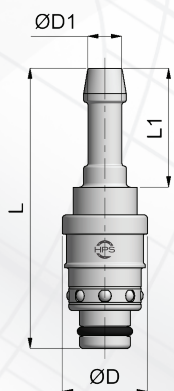

PLUGS / RACCORDS RAPIDE / STECKER

STRAIGHT PLUG FOR HOSE / RACCORD RAPIDE DROIT POUR TUYAU GERADER STECKER MIT SCHLAUCHTÜLLE

Dimensions (mm)				Part-number
Ø D	Ø D1	L	L1	Without ring
17	8 (5/16)	57	25	P6T8N
20	8 (5/16)	62	25	P8T8N
20	10 (3/8)	65	28	P8T10N
20	12 (15/32)	65	28	P8T12N
28	13 (1/2)	78	33	P12T13N
28	16 (5/8)	78	33	P12T16N

With blue ring add **B** to the part-number. With red ring add **R** to the part-number.

90° STRAIGHT PLUG FOR HOSE / RACCORD RAPIDE 90° POUR TUYAU STECKER 90° MIT SCHLAUCHTÜLLE

Dimensions (mm)					Part-number
Ø D	Ø D1	L	L1	L2	Without ring
20	8	45.5	38	25	P8T8C
20	10	45.5	41	28	P8T10C
20	12	45.5	41	28	P8T12C
28	13	55	49.5	33	P12T13C
28	16	55	49.5	33	P12T16C

With blue ring add **B** to the part-number. With red ring add **R** to the part-number.

45° STRAIGHT PLUG FOR HOSE / RACCORD RAPIDE 45° POUR TUYAU STECKER 45° MIT SCHLAUCHTÜLLE

Dimensions (mm)					Part-number
Ø D	Ø D1	L	L1	L2	Without ring
20	8	45	35	25	P8T8A
20	10	45	38	28	P8T10A
20	12	45	38	28	P8T12A
28	13	54	43	33	P12T13A
28	16	54	43	33	P12T16A

With blue ring add **B** to the part-number. With red ring add **R** to the part-number.