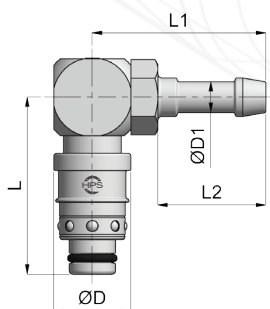

PLUGS / RACCORDS RAPIDE / STECKER

STRAIGHT PLUG FOR HOSE / RACCORD RAPIDE DROIT POUR TUYAU GERADER STECKER MIT SCHLAUCHTÜLLE

Dimensions (mm)				Part-number
Ø D	Ø D1	L	L1	Without ring
17	8 (5/16)	57	25	P6T8N
20	8 (5/16)	62	25	P8T8N
20	10 (3/8)	65	28	P8T10N
20	12 (15/32)	65	28	P8T12N
28	13 (1/2)	78	33	P12T13N
28	16 (5/8)	78	33	P12T16N

With blue ring add **B** to the part-number. With red ring add **R** to the part-number.

90° STRAIGHT PLUG FOR HOSE / RACCORD RAPIDE 90° POUR TUYAU STECKER 90° MIT SCHLAUCHTÜLLE

Dimensions (mm)					Part-number
Ø D	Ø D1	L	L1	L2	Without ring
20	8	45.5	38	25	P8T8C
20	10	45.5	41	28	P8T10C
20	12	45.5	41	28	P8T12C
28	13	55	49.5	33	P12T13C
28	16	55	49.5	33	P12T16C

With blue ring add **B** to the part-number. With red ring add **R** to the part-number.

45° STRAIGHT PLUG FOR HOSE / RACCORD RAPIDE 45° POUR TUYAU STECKER 45° MIT SCHLAUCHTÜLLE

Dimensions (mm)					Part-number
Ø D	Ø D1	L	L1	L2	Without ring
20	8	45	35	25	P8T8A
20	10	45	38	28	P8T10A
20	12	45	38	28	P8T12A
28	13	54	43	33	P12T13A
28	16	54	43	33	P12T16A

With blue ring add **B** to the part-number. With red ring add **R** to the part-number.